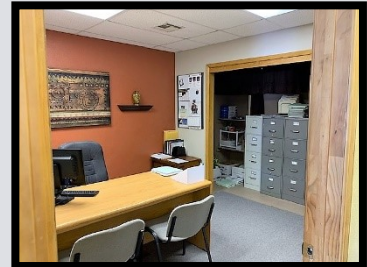

## Office Space for Sale

412 Broadway, Tribune, Kansas 67879

1280 square feet

1 large main office

2 inner offices

Walk-in safe

Storage closet

Conference room with kitchenette